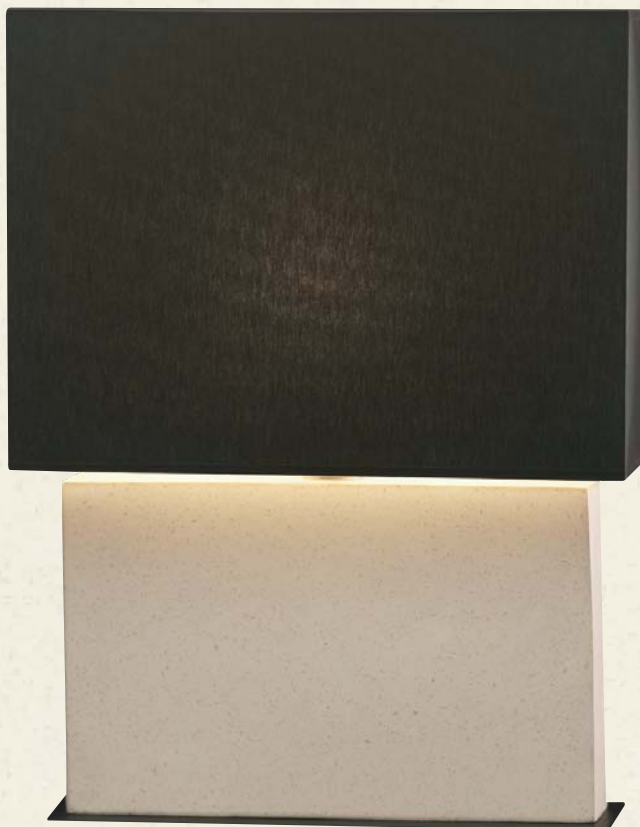

NET WEIGHT

14.3 lbs.

4400 Hickmore Street, Montreal, Quebec, Canada, H4T 1K2

Tel.: (514) 769-1533 Fax: (514) 769-8858

Toll Free: 1-800-361-0472

www.dualighting.com

8-001